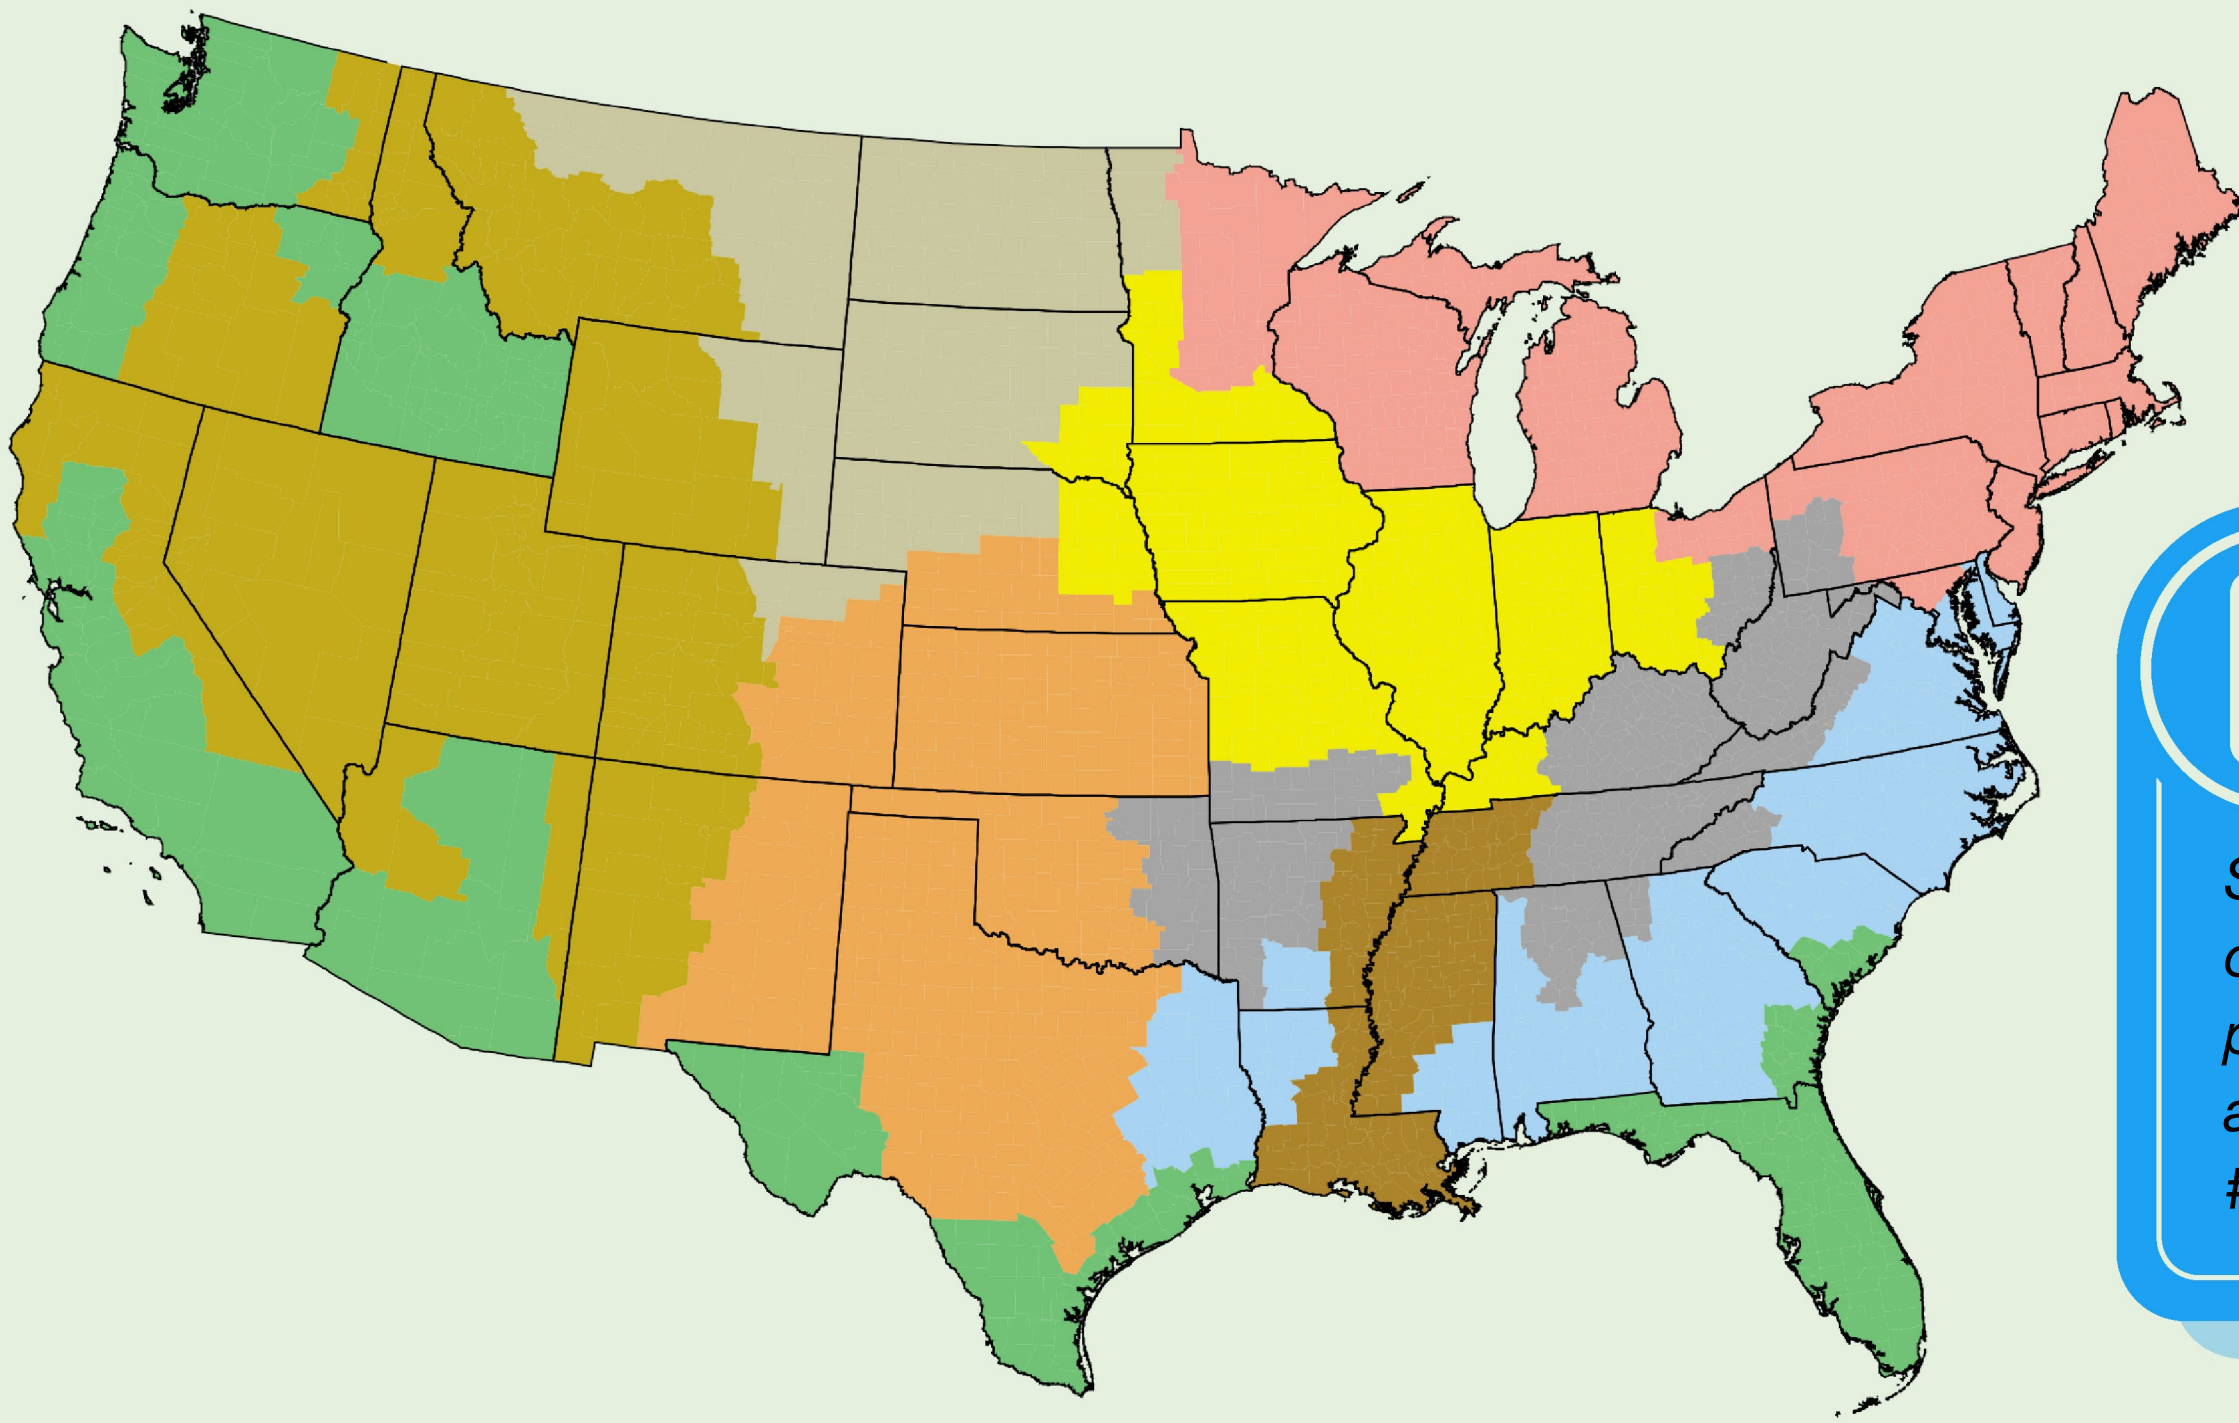

# Native Pollinator Plants By USDA Farm Resource Region

Want to begin growing your own pollinator garden in your community? Locate your USDA Farm Resource Region on the map and learn which pollinator-attracting plants are native to your region!

  
 Snap a picture of your native pollinator plants and share using [#PollinateAmerica](https://twitter.com/PollinateAmerica)

## Northern Crescent

Michigan lily

Wild bergamot

Panicledleaf ticktrefoil

## Southern Seaboard

Virginia bluebells

Dense blazing star

Purple coneflower