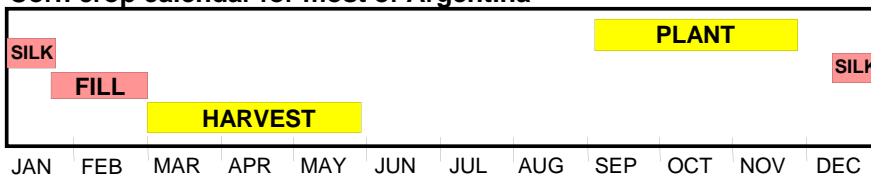

* State-Level Production (as % of total)	
Cordoba	38
Buenos Aires	31
Santa Fe	14
Entre Rios	5
La Pampa	3
Santiago del Estero	2
Chaco	2
San Luis	1
Salta	1
Tucuman	1
Other States	~1

* 2005/06 to 2009/10 Average
Source: SAGPyA

Corn crop calendar for most of Argentina