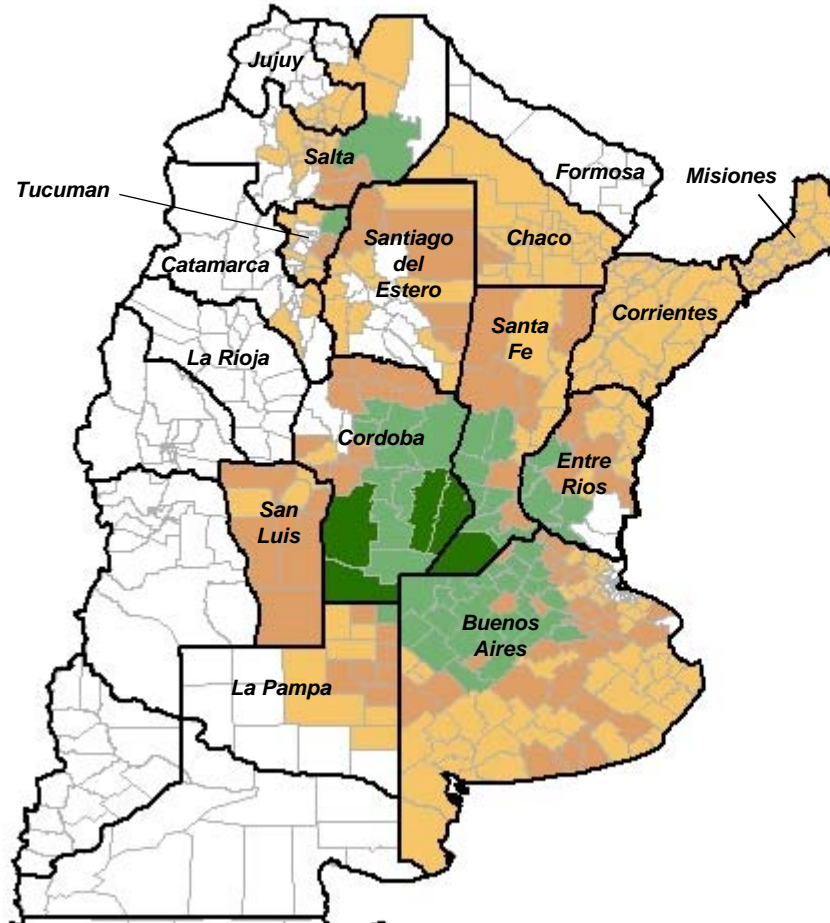

# Argentina Corn

* State-Level Production (as % of total)	
Cordoba	38
Buenos Aires	31
Santa Fe	14
Entre Rios	5
La Pampa	3
Santiago del Estero	2
Chaco	2
San Luis	1
Salta	1
Tucuman	1
Other States	~1

\* 2005/06 to 2009/10 Average  
Source: SAGPyA

Corn crop calendar for most of Argentina

Corn Production  
\*Average (2005/06-09/10)

\*Source: SAGPyA