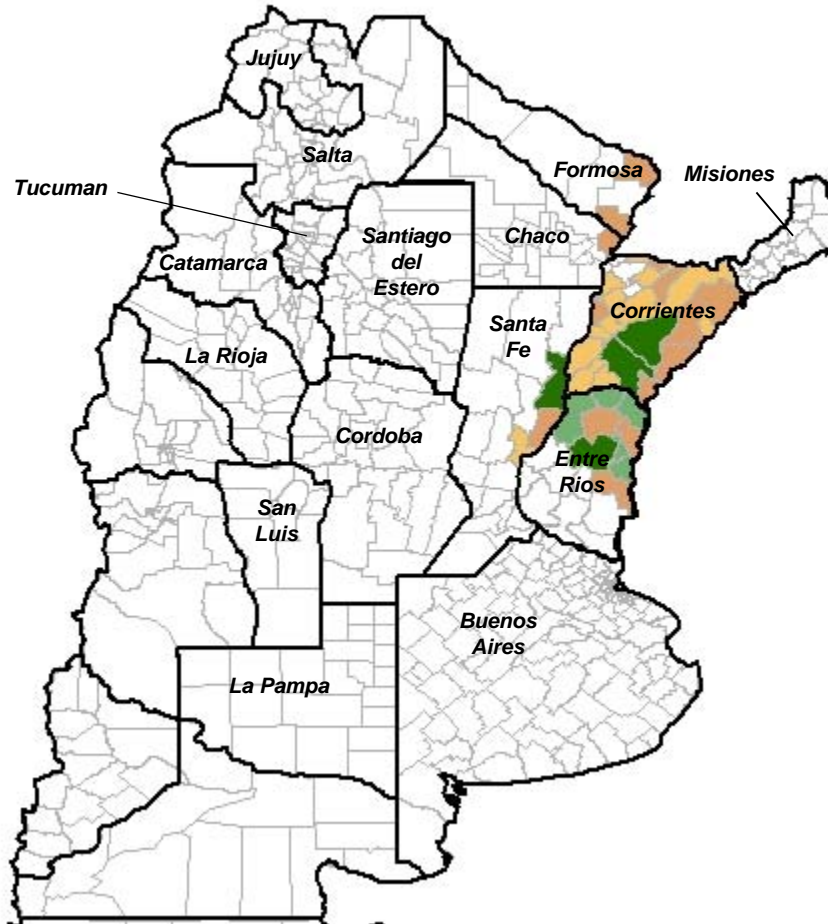

# Argentina Rice

**\* State-Level Production (as % of total)**

|            |    |
|------------|----|
| Entre Rios | 43 |
| Corrientes | 39 |
| Santa Fe   | 12 |
| Formosa    | 3  |
| Chaco      | 3  |

**\* 2006/07 to 2010/11 Average**  
Source: SAGPyA

Rice crop calendar for most of Argentina

**Rice Production**  
**\* Average (2006/07-10/11)**

**\*Source: SAGPyA**