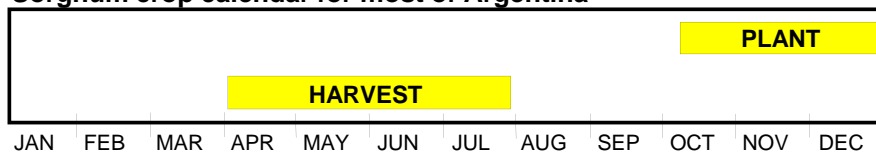

* State-Level Production (as % of total)

Cordoba	24
Santa Fe	24
Entre Rios	16
Chaco	13
Santiago del Estero	8
Buenos Aires	8
San Luis	3
La Pampa	2
Other States	~1

* 2005/06 to 2009/10 Average
Source: SAGPyA

Sorghum crop calendar for most of Argentina