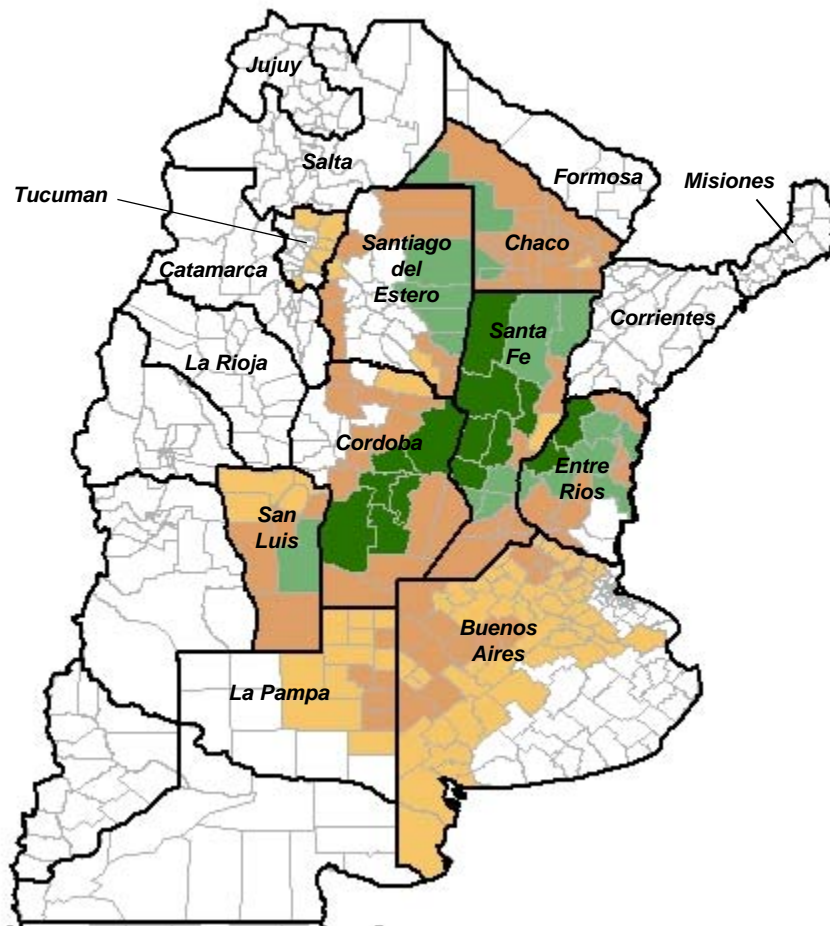

Argentina Sorghum

*** State-Level Production (as % of total)**

Cordoba	24
Santa Fe	24
Entre Rios	16
Chaco	13
Santiago del Estero	8
Buenos Aires	8
San Luis	3
La Pampa	2
Other States	~1

*** 2005/06 to 2009/10 Average**
Source: SAGPyA

Sorghum crop calendar for most of Argentina

Sorghum Production *Average (2005/06-09/10)

*Source: SAGPyA