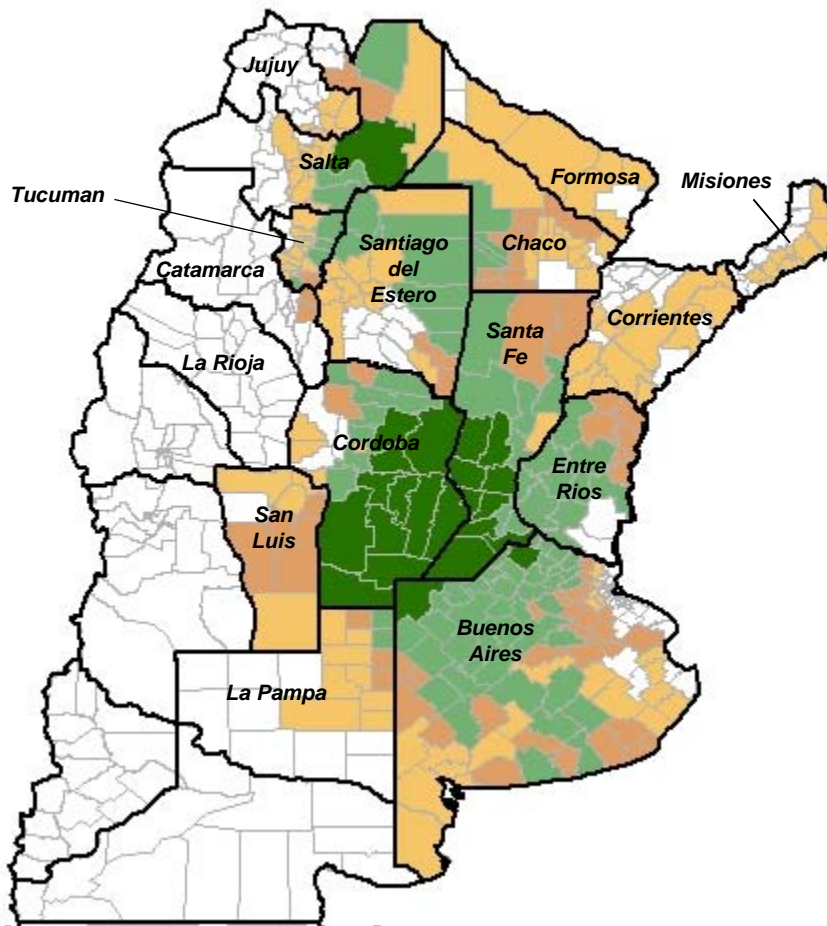

Argentina Soybeans

* State-Level Production (as % of total)	
Cordoba	29
Buenos Aires	27
Santa Fe	24
Entre Rios	7
Santiago del Estero	4
Salta	3
Chaco	3
Tucuman	2
La Pampa	1
Other States	~1

* 2005/06 to 2009/10 Average
Source: SAGPyA

Soybean crop calendar for most of Argentina

2nd soybean crop is double cropped after winter wheat (harvested May – Jun)

Soybean Production *Average (2005/06-09/10)

*Source: SAGPyA