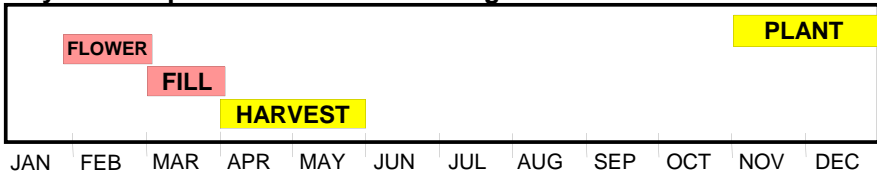

Argentina Soybeans

* State-Level Production (as % of total)	
Cordoba	29
Buenos Aires	27
Santa Fe	24
Entre Rios	7
Santiago del Estero	4
Salta	3
Chaco	3
Tucuman	2
La Pampa	1
Other States	~1

* 2005/06 to 2009/10 Average
Source: SAGPyA

Soybean crop calendar for most of Argentina

2nd soybean crop is double cropped after winter wheat (harvested May – Jun)

Soybean Production *Average (2005/06-09/10)

*Source: SAGPyA