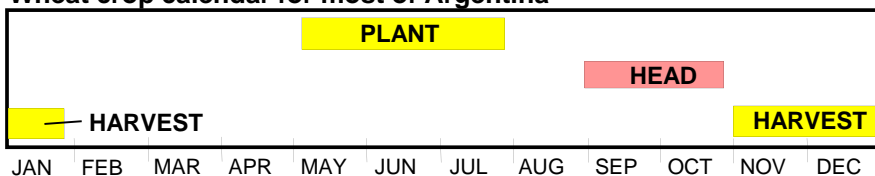

Argentina Wheat

*** State-Level Production (as % of total)**

Buenos Aires	58
Cordoba	14
Santa Fe	13
Entre Rios	8
La Pampa	2
Salta	2
Tucuman	2
Santiago del Estero	1
Chaco	1
Other States	~2

*** 2006/07 to 2010/11 Average**
Source: SAGPyA

Wheat crop calendar for most of Argentina

Wheat Production
***Average (2006/07-10/11)**

*Source: SAGPyA