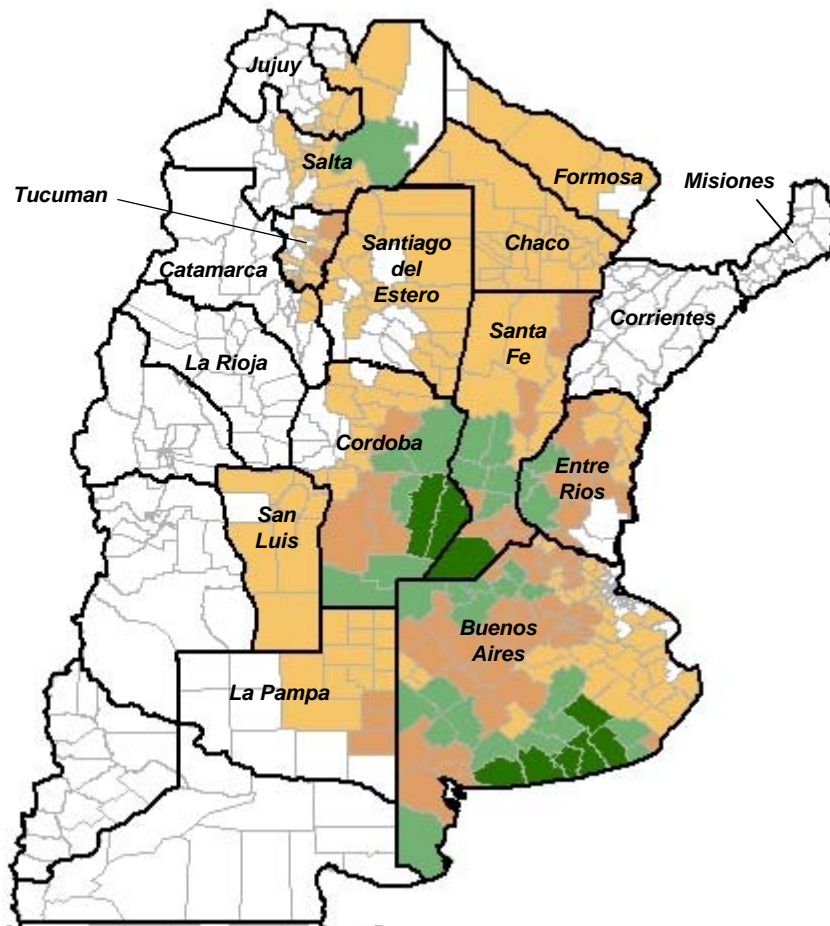

Argentina Wheat

*** State-Level Production (as % of total)**

Buenos Aires	58
Cordoba	14
Santa Fe	13
Entre Rios	8
La Pampa	2
Salta	2
Tucuman	2
Santiago del Estero	1
Chaco	1
Other States	~2

*** 2006/07 to 2010/11 Average**
Source: SAGPyA

Wheat crop calendar for most of Argentina

Wheat Production
***Average (2006/07-10/11)**

*Source: SAGPyA