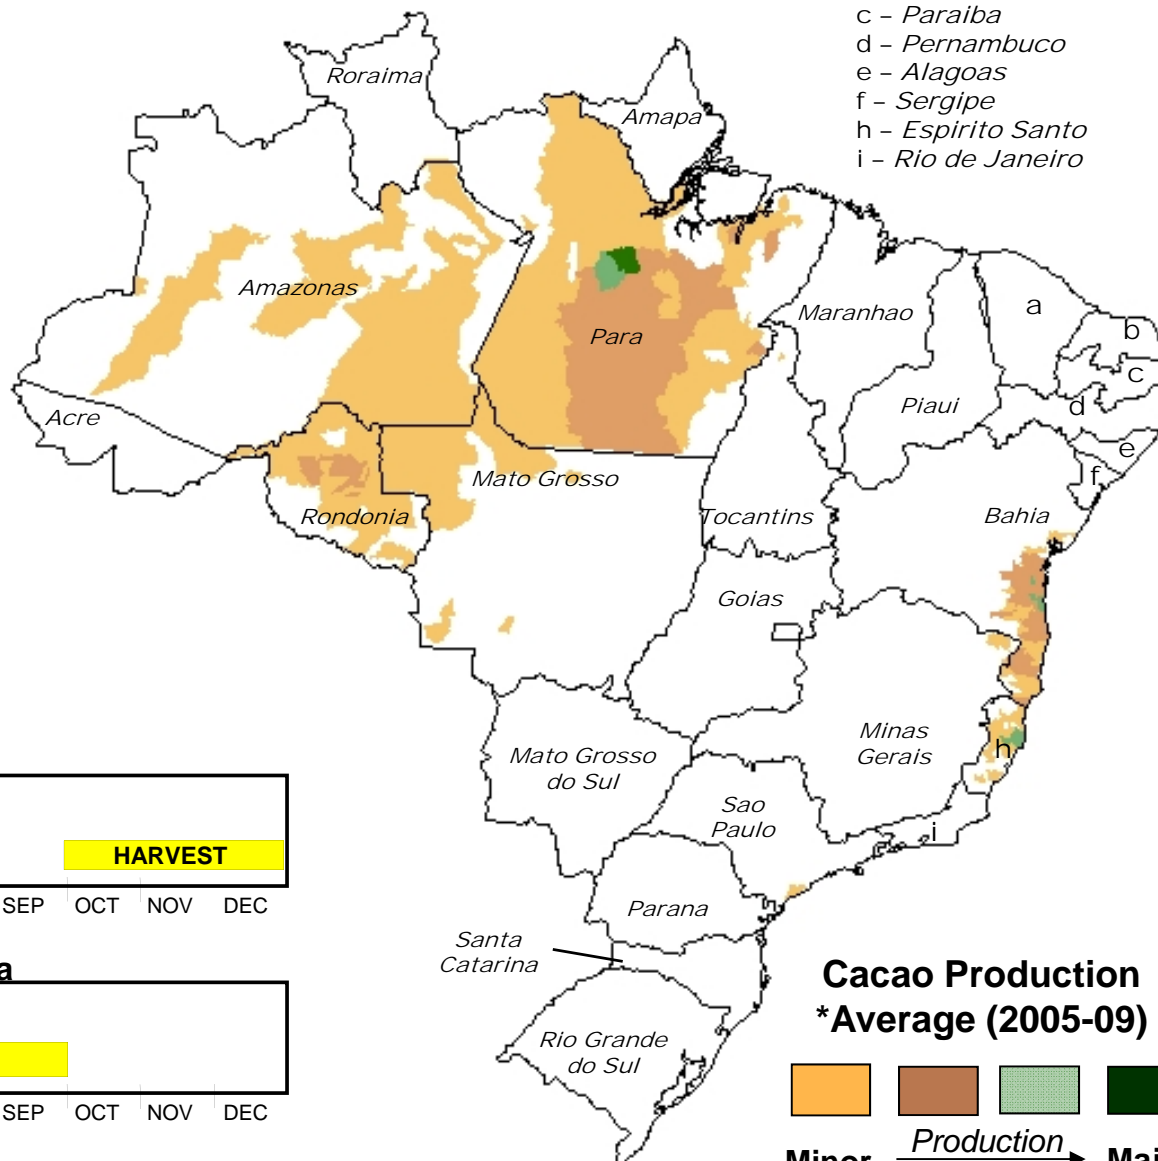

Brazil Cacao

- a - Ceara
- b - Rio Grande do Norte
- c - Paraiba
- d - Pernambuco
- e - Alagoas
- f - Sergipe
- h - Espirito Santo
- i - Rio de Janeiro

* State-Level Production (as % of total)	
Bahia	66
Para	21
Rondonia	8
Espirito Santo	4
Amazonas	1
Other States	~1

* 2005 to 2009 Average
Source: IBGE Brazil

Main cacao crop calendar for Bahia

Mid-year cacao crop calendar for Bahia

Cacao Production *Average (2005-09)

*Source: IBGE