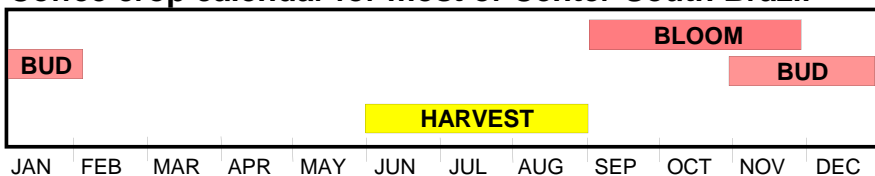

Brazil Coffee

* State-Level Production (as % of total)

Minas Gerais	49
Espirito Santo	24
Sao Paulo	9
Bahia	6
Parana	5
Rondonia	4
Goias	1
Rio de Janeiro	1
Para	1
Other States	~2

* 2006 to 2009 Average
Source: IBGE Brazil

- a - Ceara
- b - Rio Grande do Norte
- c - Paraiba
- d - Pernambuco
- e - Alagoas
- f - Sergipe
- h - Espirito Santo
- i - Rio de Janeiro

Coffee crop calendar for most of Center-South Brazil

Coffee Production *Average (2006-09)