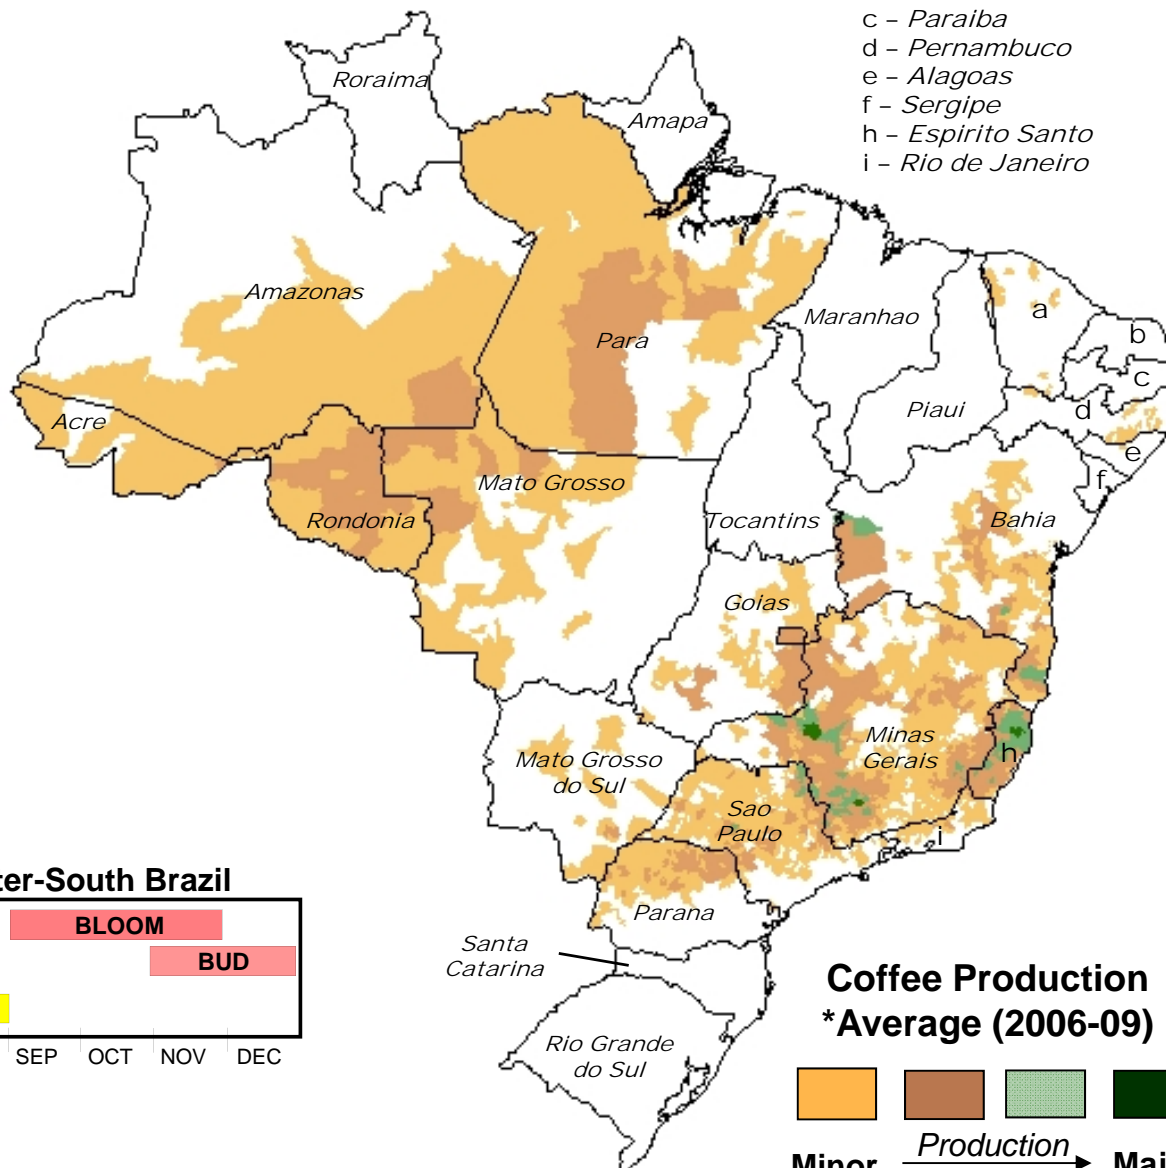

Brazil Coffee

* State-Level Production (as % of total)

Minas Gerais	49
Espirito Santo	24
Sao Paulo	9
Bahia	6
Parana	5
Rondonia	4
Goias	1
Rio de Janeiro	1
Para	1
Other States	~2

* 2006 to 2009 Average
Source: IBGE Brazil

- a - Ceara
- b - Rio Grande do Norte
- c - Paraiba
- d - Pernambuco
- e - Alagoas
- f - Sergipe
- h - Espirito Santo
- i - Rio de Janeiro

Coffee crop calendar for most of Center-South Brazil

Coffee Production *Average (2006-09)