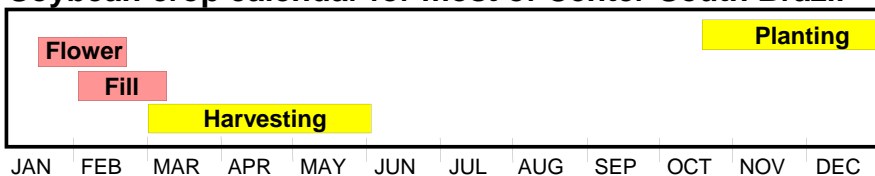

Brazil Soybeans

* State-Level Production (as % of total)

Mato Grosso	30
Parana	19
Rio Grande do Sul	13
Goias	12
Mato Grosso do Sul	8
Minas Gerais	5
Bahia	4
Sao Paulo	3
Maranhao	2
Santa Catarina	2
Tocantins	2
Other	~2

* 2005 to 2009 Average
Source: IBGE Brazil

- a - Ceara
- b - Rio Grande do Norte
- c - Paraiba
- d - Pernambuco
- e - Alagoas
- f - Sergipe

Soybean crop calendar for most of Center-South Brazil

Soybean Production *Average (2005-09)