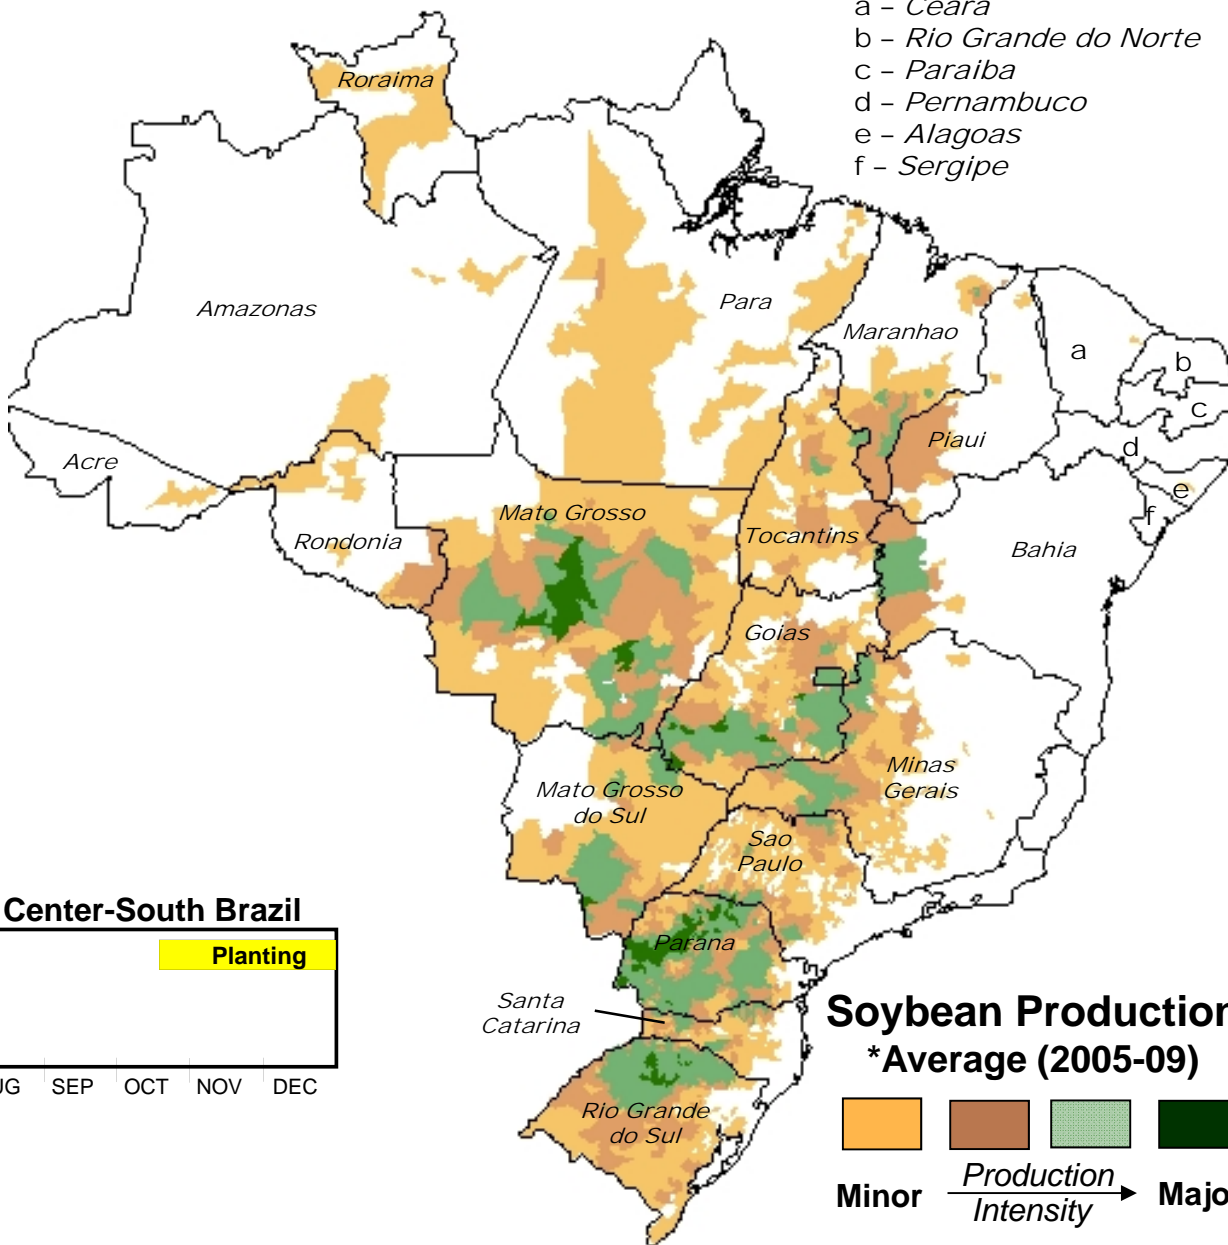

Brazil Soybeans

* State-Level Production (as % of total)

Mato Grosso	30
Parana	19
Rio Grande do Sul	13
Goias	12
Mato Grosso do Sul	8
Minas Gerais	5
Bahia	4
Sao Paulo	3
Maranhao	2
Santa Catarina	2
Tocantins	2
Other	~2

* 2005 to 2009 Average
Source: IBGE Brazil

- a - Ceara
- b - Rio Grande do Norte
- c - Paraiba
- d - Pernambuco
- e - Alagoas
- f - Sergipe

Soybean crop calendar for most of Center-South Brazil

Soybean Production *Average (2005-09)