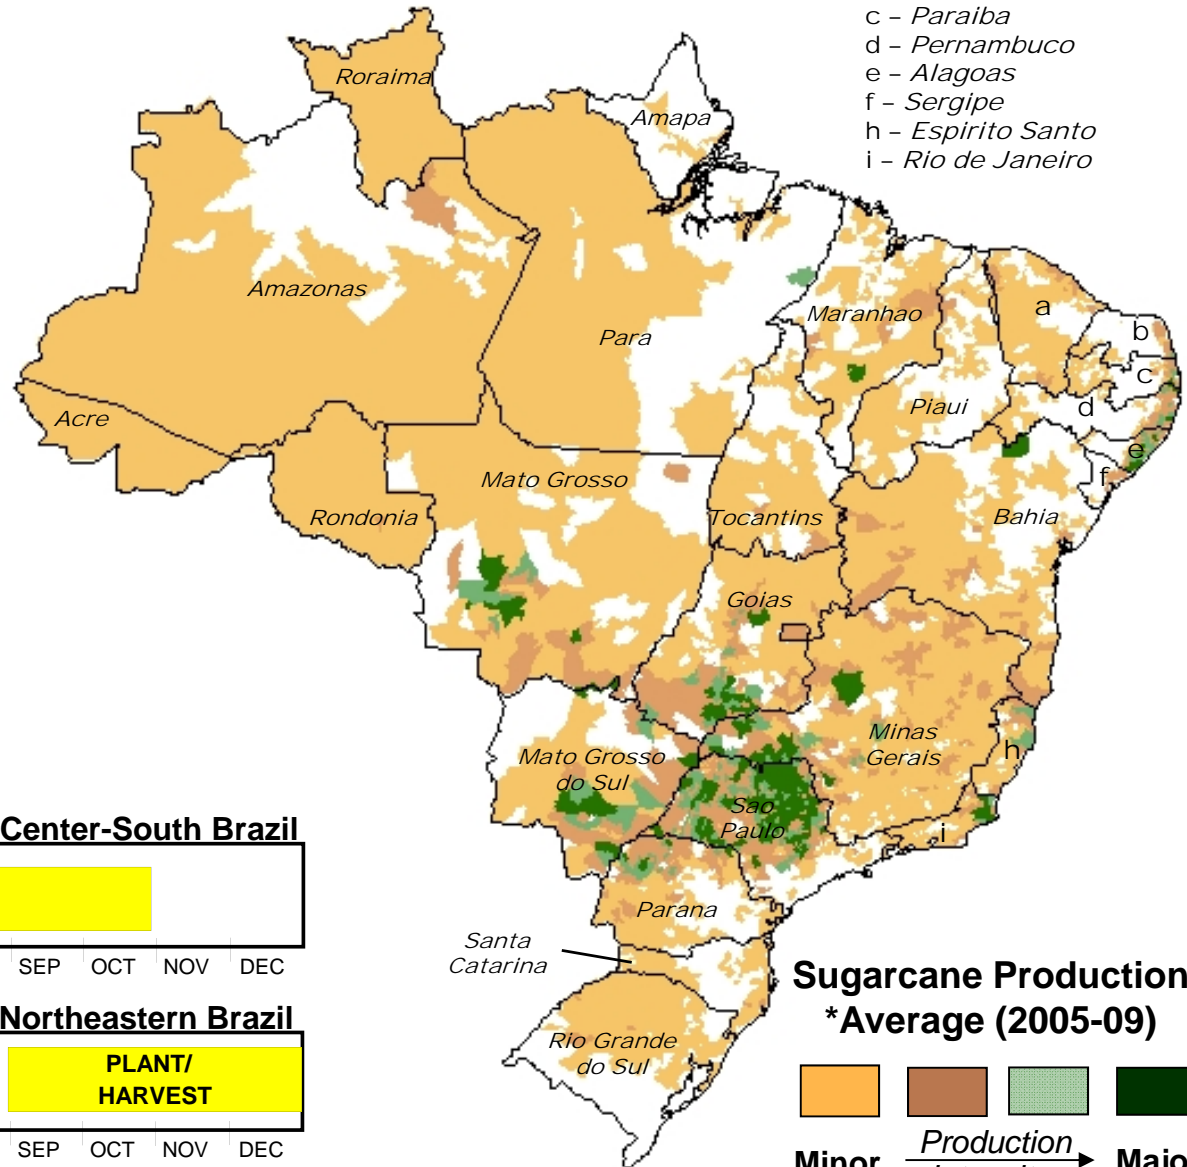

Brazil Sugarcane

* State-Level Production (as % of total)

Sao Paulo	60
Parana	8
Minas Gerais	7
Goias	5
Alagoas	5
Pernambuco	3
Mato Grosso do Sul	3
Mato Grosso	3
Rio de Janeiro	1
Paraiba	1
Bahia	1
Other States	~1

* 2005 to 2009 Average
Source: IBGE Brazil

- a - Ceara
- b - Rio Grande do Norte
- c - Paraiba
- d - Pernambuco
- e - Alagoas
- f - Sergipe
- h - Espirito Santo
- i - Rio de Janeiro

Sugarcane crop calendar for most of Center-South Brazil

Sugarcane crop calendar for most of Northeastern Brazil

Sugarcane Production * Average (2005-09)

*Source: IBGE