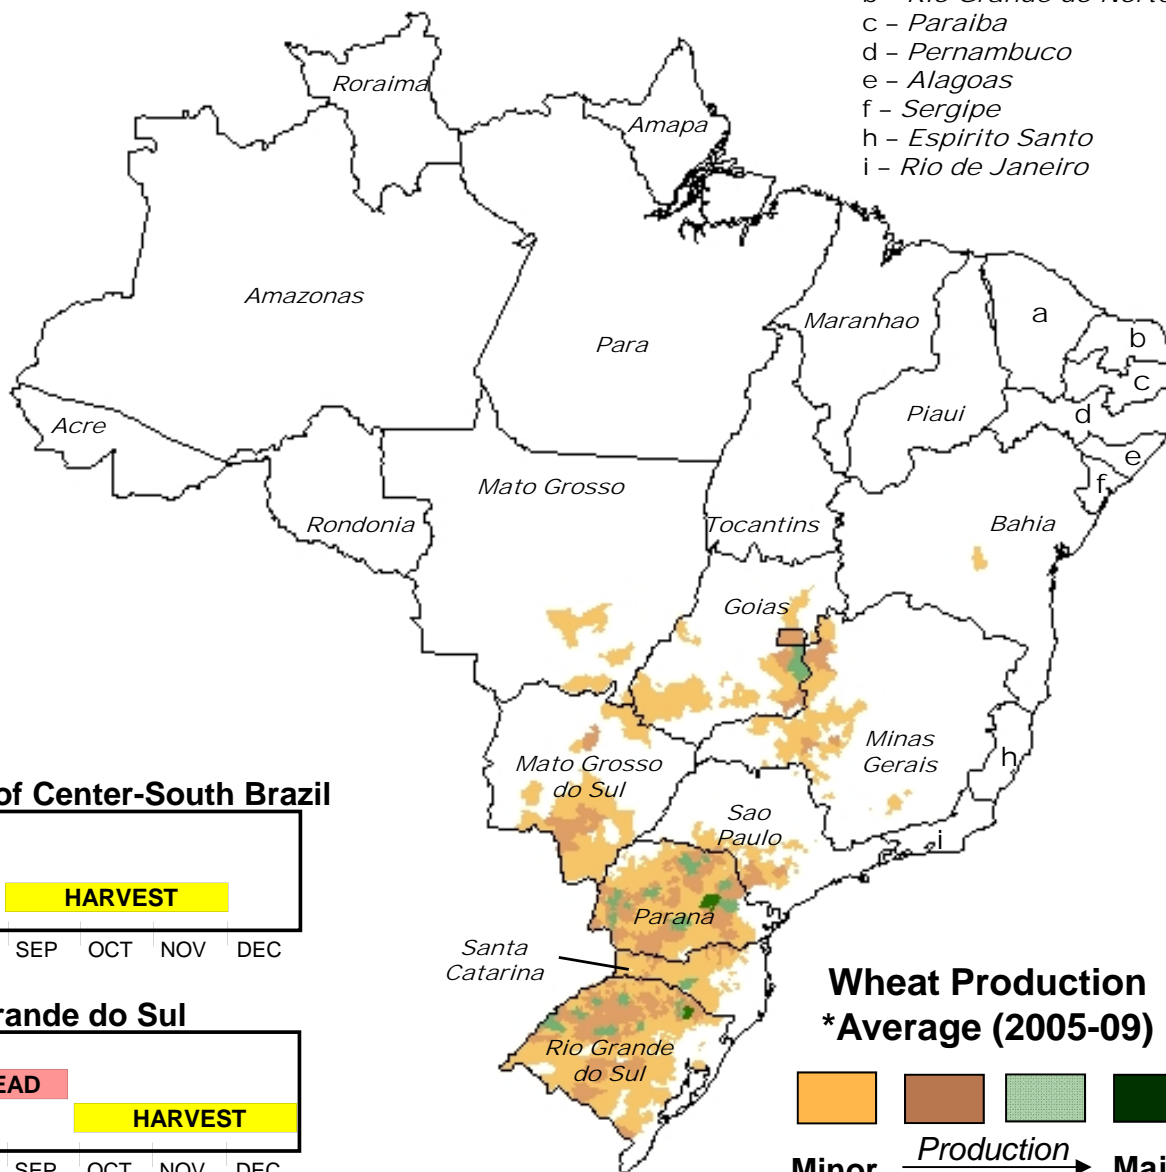

Brazil Wheat

- a - Ceara
- b - Rio Grande do Norte
- c - Paraiba
- d - Pernambuco
- e - Alagoas
- f - Sergipe
- h - Espirito Santo
- i - Rio de Janeiro

* State-Level Production (as % of total)

Parana	51
Rio Grande do Sul	36
Santa Catarina	5
Sao Paulo	3
Mato Grosso do Sul	2
Minas Gerais	2
Goias	1
Other States	~1

* 2005 to 2009 Average

Source: IBGE Brazil

Wheat Production *Average (2005-09)

*Source: IBGE

Winter wheat crop calendar for most of Center-South Brazil

Winter wheat crop calendar for Rio Grande do Sul