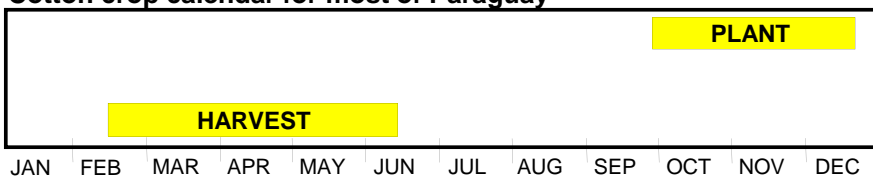

* State-Level Production (as % of total)

Caaguazu	32
San Pedro	19
Itapua	14
Caazapa	9
Canindeyu	6
Alto Parana	5
Concepcion	4
Paraguari	4
Misiones	3
Neembuco	2
Other Departments	~3

* 2004/05 to 2008/09 Average
Source: MAG (Paraguay)

Cotton crop calendar for most of Paraguay