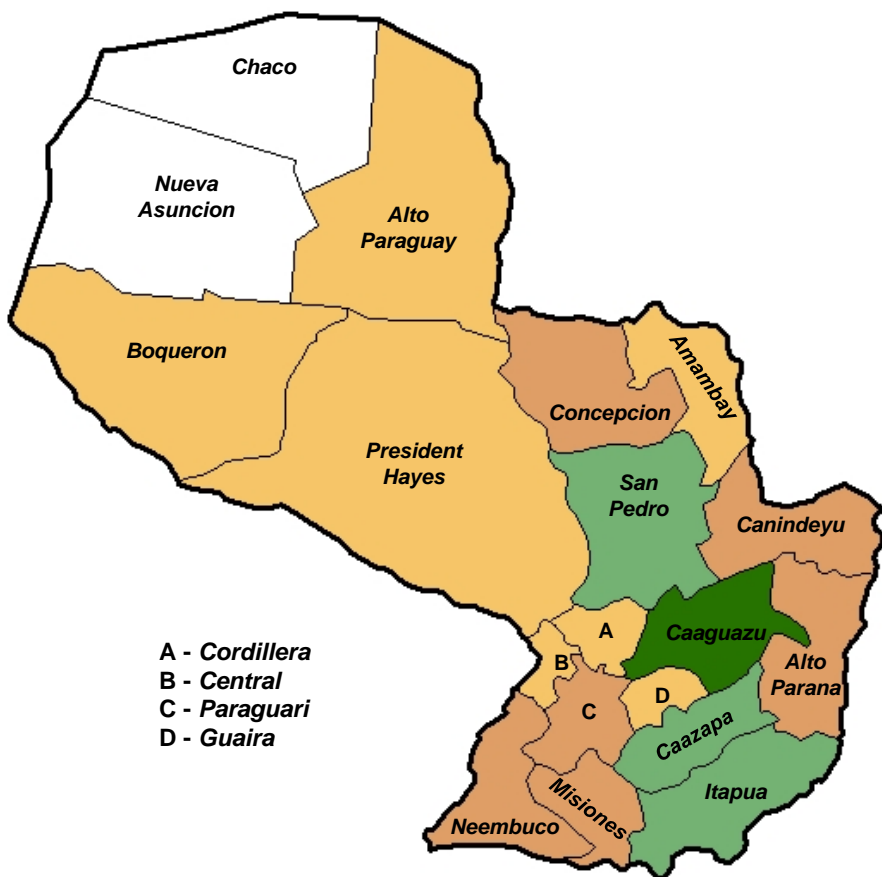

Paraguay Cotton

*** State-Level Production (as % of total)**

Caaguazu	32
San Pedro	19
Itapua	14
Caazapa	9
Canindeyu	6
Alto Parana	5
Concepcion	4
Paraguari	4
Misiones	3
Neembuco	2
Other Departments	~3

* 2004/05 to 2008/09 Average
Source: MAG (Paraguay)

Cotton crop calendar for most of Paraguay

Cotton Production
*Average (2004/05-08/09)

*Source: MAG (Paraguay)