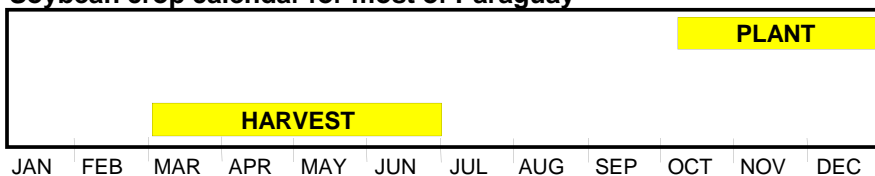

* State-Level Production (as % of total)

Alto Parana	30
Canindeyu	22
Itapua	20
Caaguazu	12
San Pedro	6
Caazapa	4
Amambay	4
Other Departments	~2

* 2004/05 to 2008/09 Average
Source: MAG (Paraguay)

Soybean crop calendar for most of Paraguay