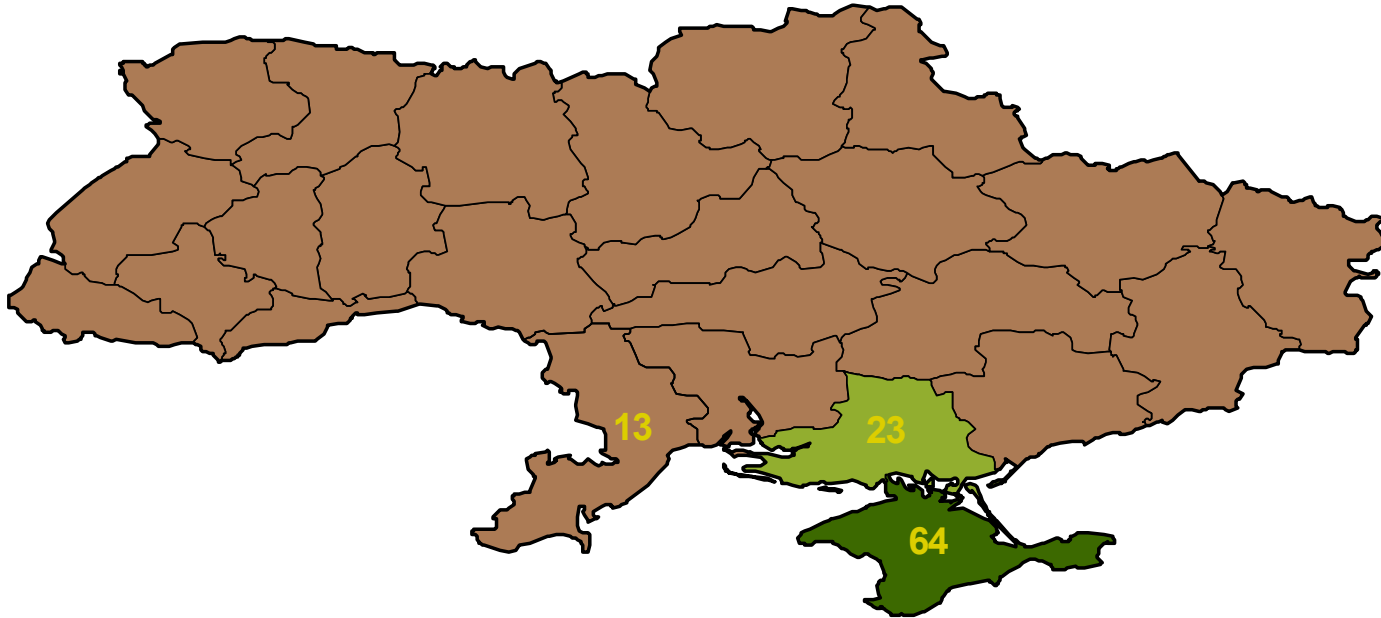

Ukraine: Rice

Yellow numbers indicate percent of national total each oblast contributes to national area. Oblasts not numbered contribute less than 1% to the national total.

Legend

-  Major growing areas
-  Minor growing areas

- Major growing areas combined account for 60% of total national area
- Major and minor growing areas combined account for 90% of total national area
- Major and minor growing areas and country production percentages based upon averaged oblast-level data from 2000 obtained from the Ukraine Ministry of Statistics