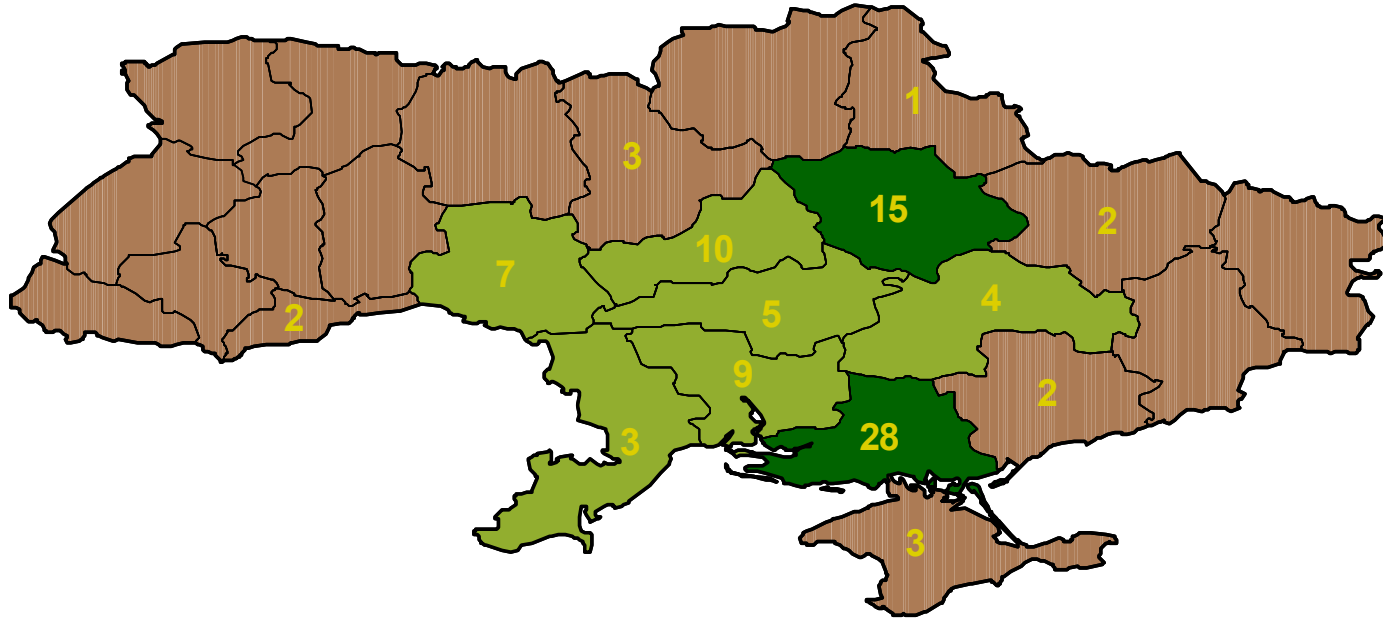

# Ukraine: Soybeans

Yellow numbers indicate percent of national total each oblast contributes to national area. Oblasts not numbered contribute less than 1% to the national total.

## Legend

- Major growing areas
- Minor growing areas

- Major growing areas combined account for 60% of total national area
- Major and minor growing areas combined account for 90% of total national area
- Major and minor growing areas and country production percentages based upon averaged oblast-level data from 2000 obtained from the Ukraine Ministry of Statistics