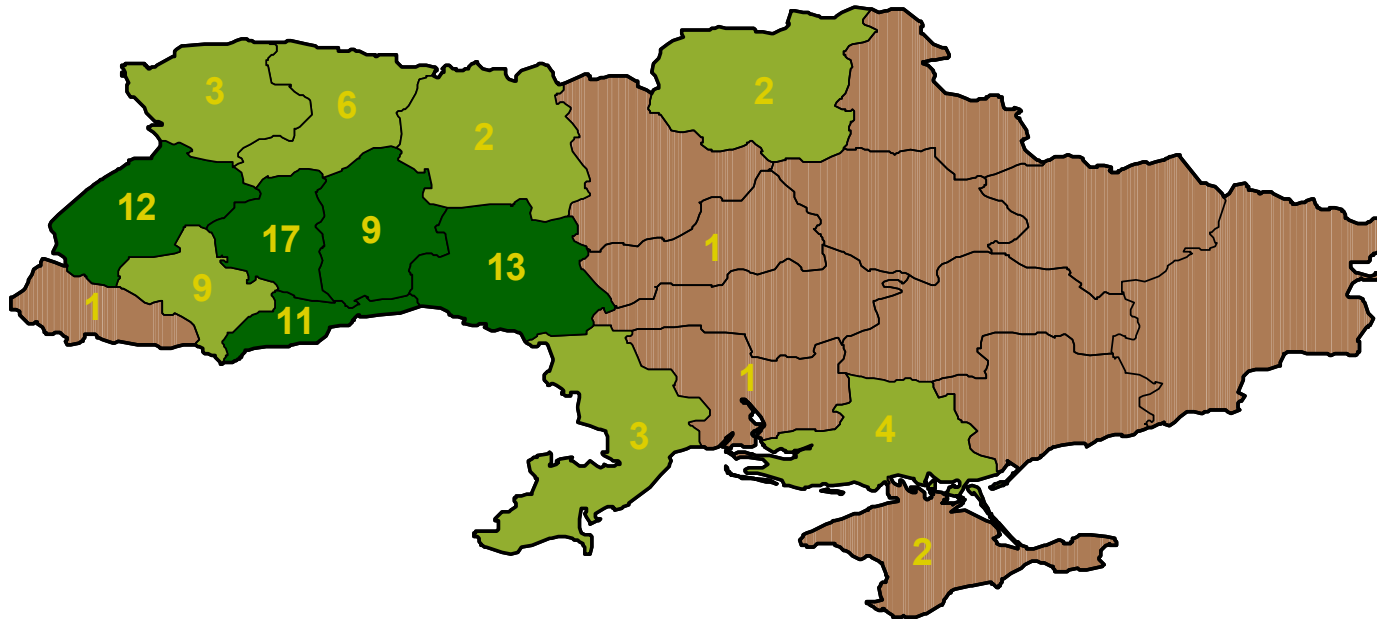

# Ukraine: Winter Rapeseed

Yellow numbers indicate percent of national total each oblast contributes to national area. Oblasts not numbered contribute less than 1% to the national total.

## Legend

- Major growing areas
- Minor growing areas

- Major growing areas combined account for 60% of total national area
- Major and minor growing areas combined account for 90% of total national area
- Major and minor growing areas and country production percentages based upon averaged oblast-level data from 2000 obtained from the Ukraine Ministry of Statistics

Winter Rapeseed crop calendar for most of Ukraine

JOINT AGRICULTURAL WEATHER FACILITY (JAWF)